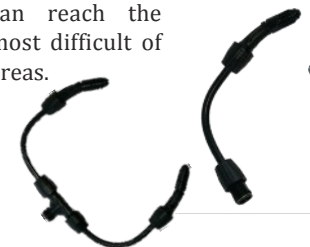

Knapsack Sprayers

Ideal for professionals or amateurs with the ability to be worn on the back so leaving both hands free during use, our range varies from 12 to 20 litre capacity with different degrees of quality fittings depending on intended use.

Electric Sprayers

We offer both small and large capacity rechargeable sprayers that can be used without any manual action and come with a recharger.

Extensions and Nozzles

Various telescopic extension lances (1 to 5.4m) and multiple nozzles to fit on our sprayers ensure that you can reach the most difficult of areas.